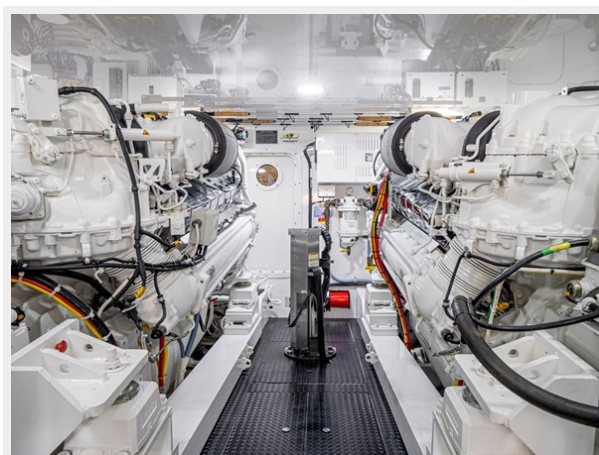

2020 72 Viking Enclosed Bridge Team Harvey Engine Room (2)   **2020 72 Viking Enclosed Bridge Team Harvey Engine Room (3)**