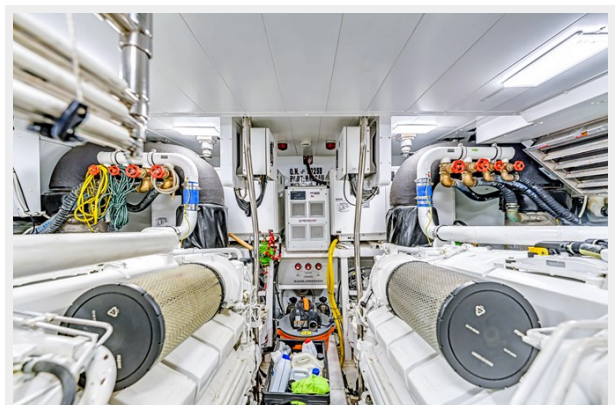

2018-sanlorenzo-sl78-power-9552423-20240921141806673-1_XLARGE