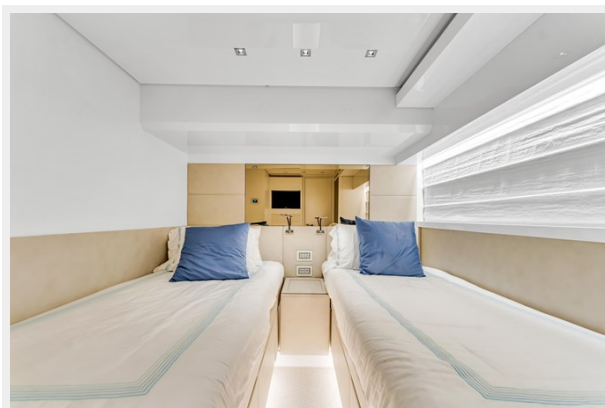

2018-sanlorenzo-sl78-power-9552423-20240921141439705-1_XLARGE