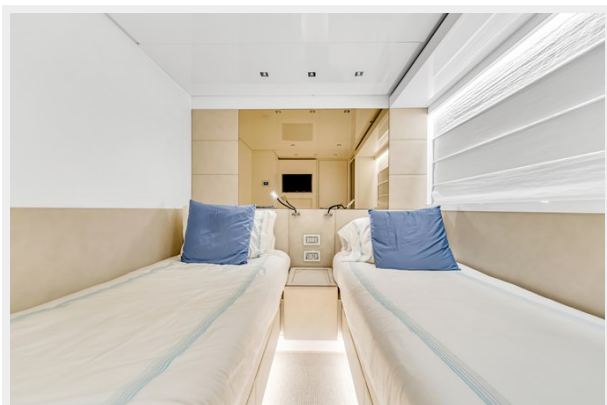

2018-sanlorenzo-sl78-power-9552423-20240921141603418-1_XLARGE