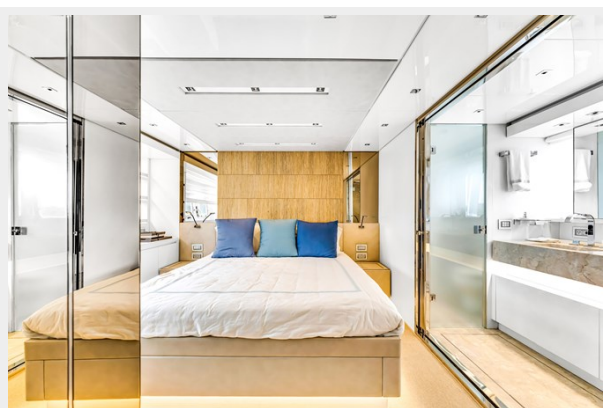

2018-sanlorenzo-sl78-power-9552423-20240921141241254-1_XLARGE