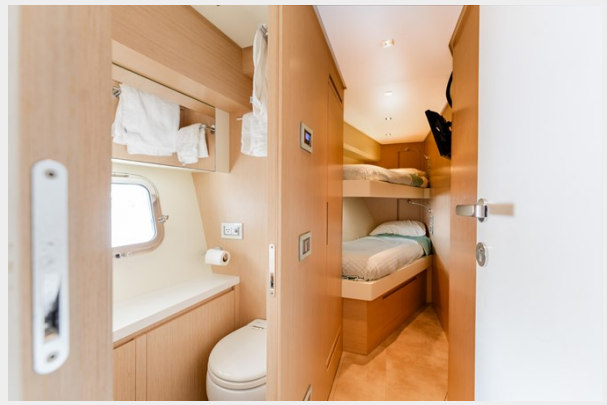

2018-sanlorenzo-sl78-power-9552423-20240930083144505-1_XLARGE