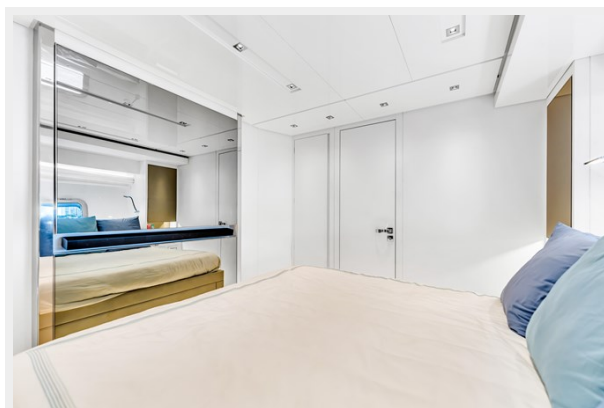

2018-sanlorenzo-sl78-power-9552423-20240921141309414-1_XLARGE