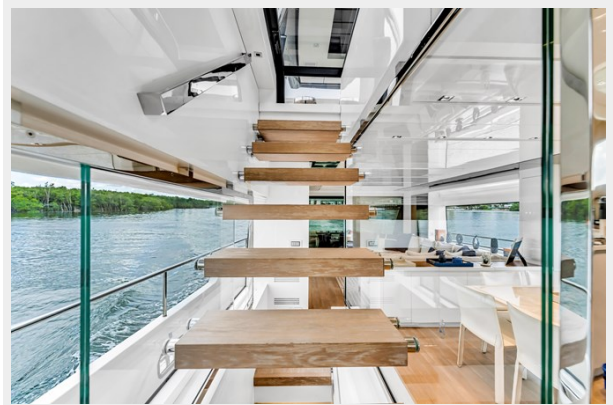

2018-sanlorenzo-sl78-power-9552423-20240921140553687-1_XLARGE