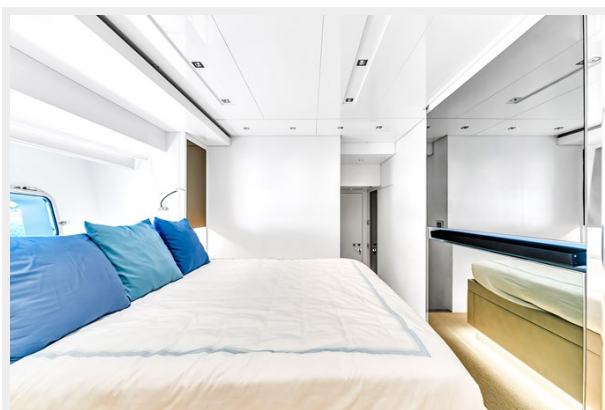

2018-sanlorenzo-sl78-power-9552423-20240921141403772-1_XLARGE