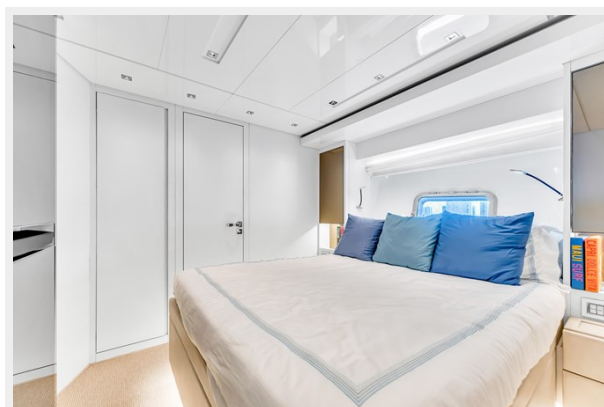

2018-sanlorenzo-sl78-power-9552423-20240921141331347-1_XLARGE