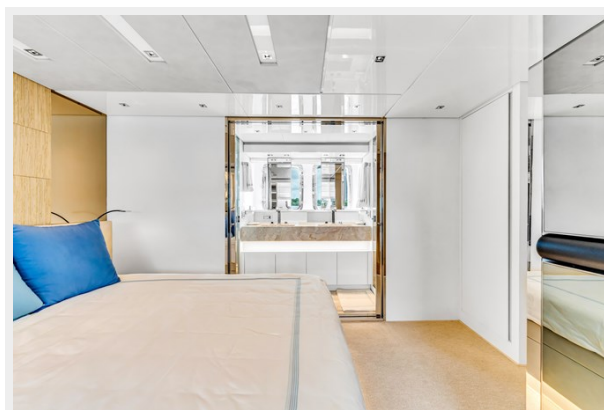

2018-sanlorenzo-sl78-power-9552423-20240921141100817-1_XLARGE