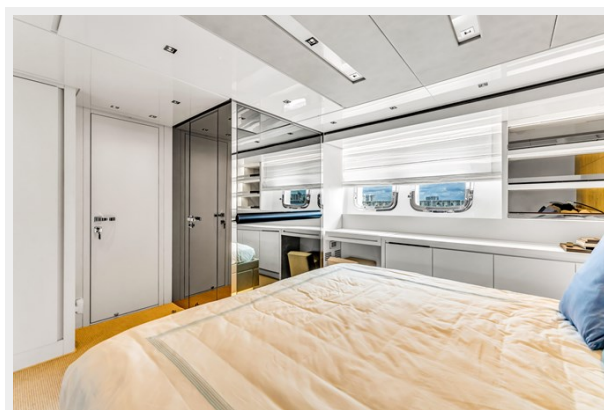

2018-sanlorenzo-sl78-power-9552423-20240921141144892-1_XLARGE