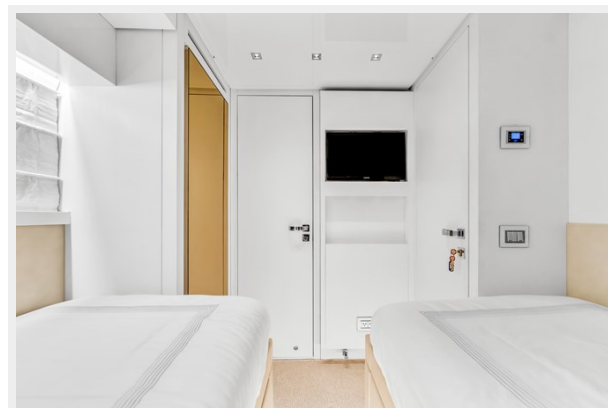

2018-sanlorenzo-sl78-power-9552423-20240921141450945-1_XLARGE