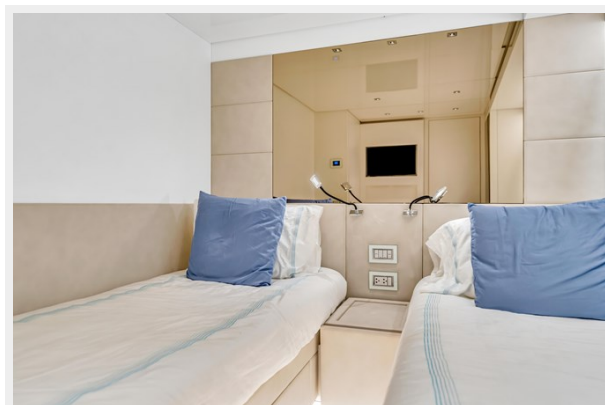

2018-sanlorenzo-sl78-power-9552423-20240921141614499-1_XLARGE