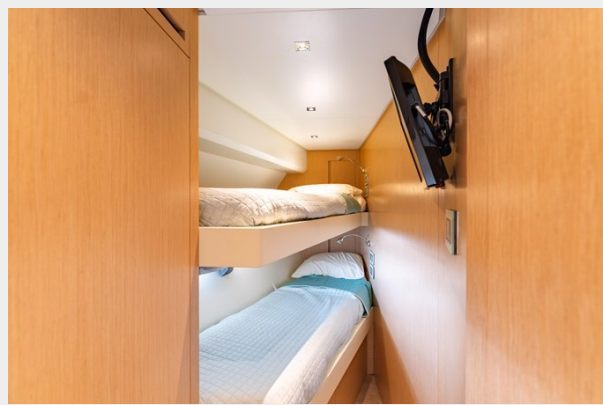

2018-sanlorenzo-sl78-power-9552423-20240930083205534-1_XLARGE