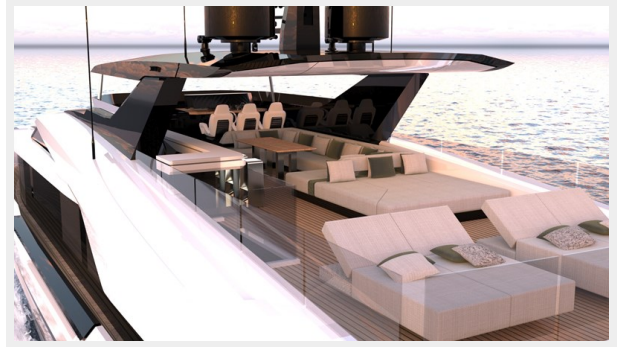

Tribale 120 Granturismo flybridge 2