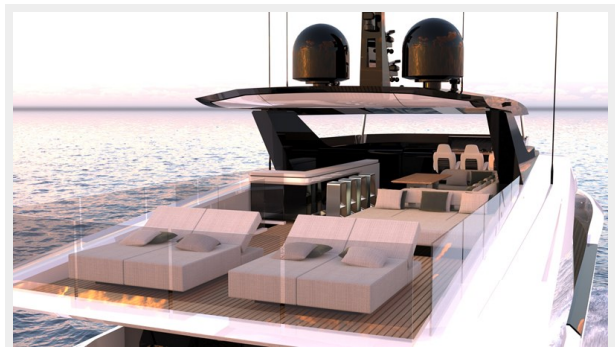

Tribale 120 Granturismo flybridge