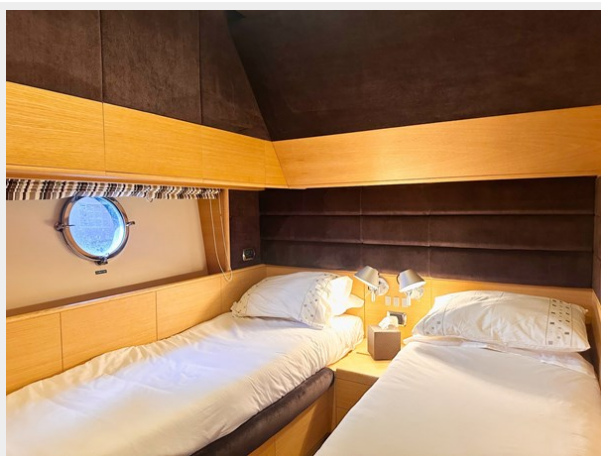

Aicon 72SL MEMORY 55