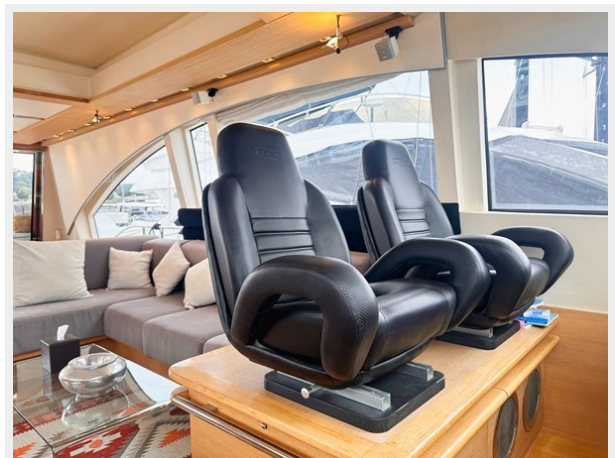

Aicon 72SL MEMORY 38