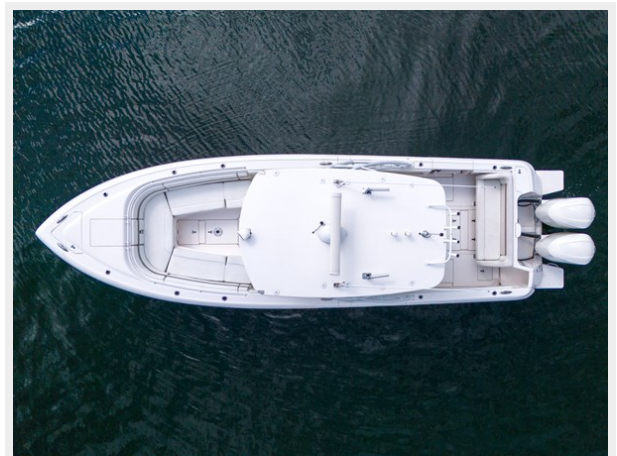

32' Intrepid _ Drone-24