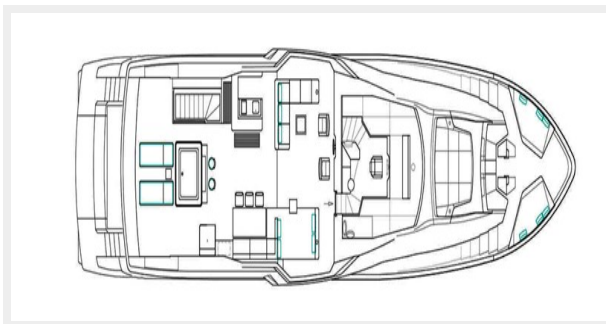

**8 L88 Cockpit Veranda Lounge**

**9 L88 Sundeck, Sunroof**

**10 L88 Sundeck Aft**

**11 L88 Salon, Aft Sliders, Cockpit**

**12 L88 Salon Bar, Dining**

**13 L88 Dining, Stairs to Wheelhouse or Bridge, Salon Bar**

**14 L88 VIP cabin**

**15 L88 Guest Cabin - twin beds**

**3 Ladenstein-88-Stbd Fwd Profile-  
1536x726**

**16 L88 Port Aft, Beach Club open-  
1536x720**

**17 sundeck-steering-wheel-04-  
scaled-1-1536x427**

**18 L88 main deck layout-10-scaled-1-  
1024x313**

**19 L88 Lower level\_4-cabin-02-  
scaled-1-1536x427**

**20 L88 Aft View aerial\_cropped**