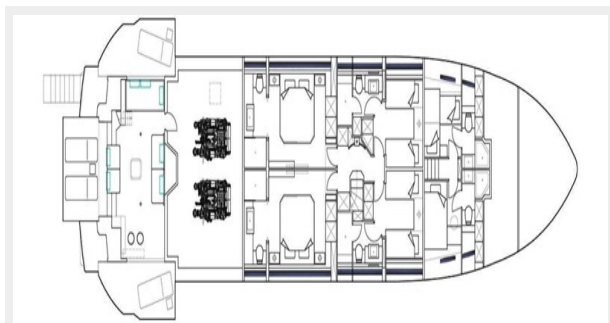

# TABLE OF CONTENTS

TABLE OF CONTENTS	2
SPECIFICATIONS	4
Overview	4
Basic Information	4
Dimensions	4
Speed, Capacities and Weight	4
Accommodations	4
Hull and Deck Information	5
Engine Information	5
PHOTOS	6
1a Ladenstein-88-Stbd Fwd Profile-edited	6
2 L88 Port Fwd Profile - Main	6
4 L88 Beach Club, port aft	6
5 L88 Foredeck Lounge Area	6
6 L88 Foredeck Sunscreen, poles	6
7 L88 Cockpit Dining	6
8 L88 Cockpit Veranda Lounge	7
9 L88 Sundeck, Sunroof	7
10 L88 Sundeck Aft	7
11 L88 Salon, Aft Sliders, Cockpit	7
13 L88 Dining, Stairs to Wheelhouse or Bridge, Salon Bar	7
12 L88 Salon Bar, Dining	7
14 L88 VIP cabin	8
15 L88 Guest Cabin - twin beds	8
3 Ladenstein-88-Stbd Fwd Profile-1536x726	8
16 L88 Port Aft, Beach Club open-1536x720	8
17 sundeck-steering-wheel-04-scaled-1-1536x427	8
18 L88 main deck layout-10-scaled-1-1024x313	8

**8 L88 Cockpit Veranda Lounge**

**9 L88 Sundeck, Sunroof**

**10 L88 Sundeck Aft**

**11 L88 Salon, Aft Sliders, Cockpit**

**12 L88 Salon Bar, Dining**

**13 L88 Dining, Stairs to Wheelhouse or Bridge, Salon Bar**

**14 L88 VIP cabin**

**15 L88 Guest Cabin - twin beds**

**3 Ladenstein-88-Stbd Fwd Profile-  
1536x726**

**16 L88 Port Aft, Beach Club open-  
1536x720**

**17 sundeck-steering-wheel-04-  
scaled-1-1536x427**

**18 L88 main deck layout-10-scaled-1-  
1024x313**

**19 L88 Lower level\_4-cabin-02-  
scaled-1-1536x427**

**20 L88 Aft View aerial\_cropped**