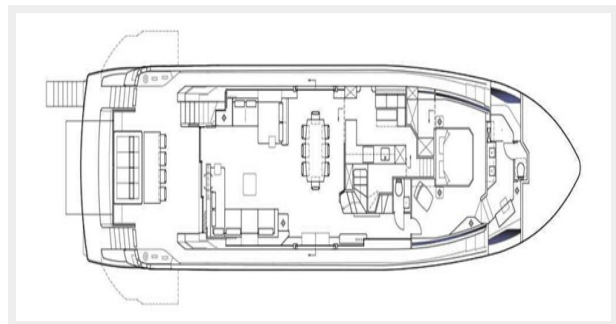

# TABLE OF CONTENTS

TABLE OF CONTENTS	2
SPECIFICATIONS	4
Overview	4
Basic Information	4
Dimensions	4
Speed, Capacities and Weight	4
Accommodations	4
Hull and Deck Information	5
Engine Information	5
PHOTOS	6
1a Ladenstein-88-Stbd Fwd Profile-edited	6
2 L88 Port Fwd Profile - Main	6
4 L88 Beach Club, port aft	6
5 L88 Foredeck Lounge Area	6
6 L88 Foredeck Sunscreen, poles	6
7 L88 Cockpit Dining	6
8 L88 Cockpit Veranda Lounge	7
9 L88 Sundeck, Sunroof	7
10 L88 Sundeck Aft	7
11 L88 Salon, Aft Sliders, Cockpit	7
13 L88 Dining, Stairs to Wheelhouse or Bridge, Salon Bar	7
12 L88 Salon Bar, Dining	7
14 L88 VIP cabin	8
15 L88 Guest Cabin - twin beds	8
3 Ladenstein-88-Stbd Fwd Profile-1536x726	8
16 L88 Port Aft, Beach Club open-1536x720	8
17 sundeck-steering-wheel-04-scaled-1-1536x427	8
18 L88 main deck layout-10-scaled-1-1024x313	8

**8 L88 Cockpit Veranda Lounge**

**9 L88 Sundeck, Sunroof**

**10 L88 Sundeck Aft**

**11 L88 Salon, Aft Sliders, Cockpit**

**12 L88 Salon Bar, Dining**

**13 L88 Dining, Stairs to Wheelhouse or Bridge, Salon Bar**

**14 L88 VIP cabin**

**15 L88 Guest Cabin - twin beds**

**3 Ladenstein-88-Stbd Fwd Profile-  
1536x726**

**16 L88 Port Aft, Beach Club open-  
1536x720**

**17 sundeck-steering-wheel-04-  
scaled-1-1536x427**

**18 L88 main deck layout-10-scaled-1-  
1024x313**

**19 L88 Lower level\_4-cabin-02-  
scaled-1-1536x427**

**20 L88 Aft View aerial\_cropped**