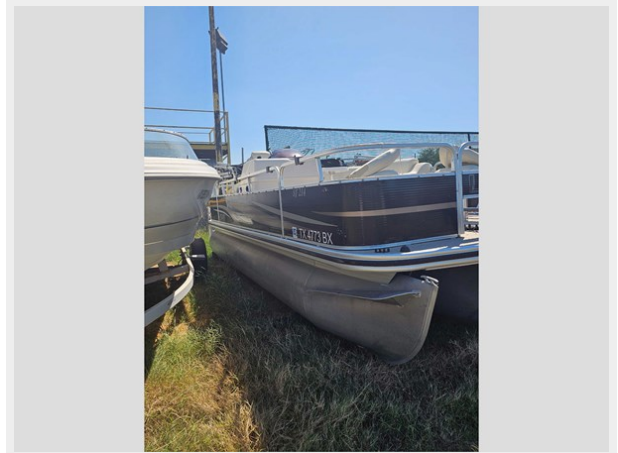

YS240118_02