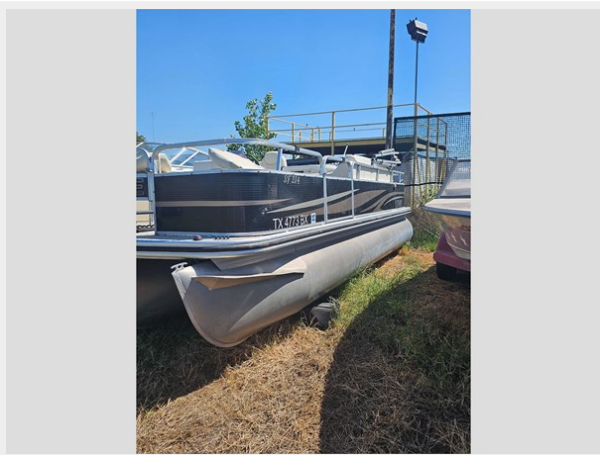

YS240118_03