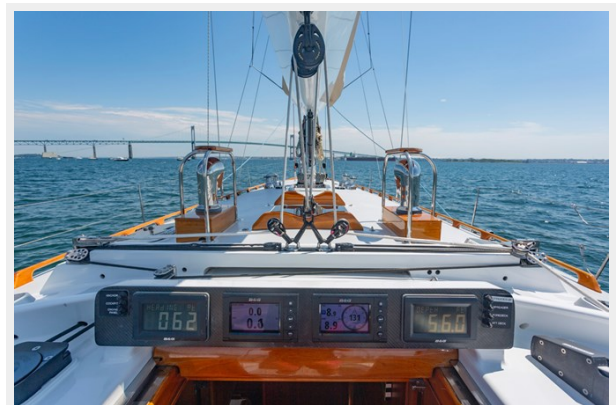

Leeward Bow Full Rig

Wide View

Leeward Aft

Rig Full Sail

Mainsail

Genoa

Traveler

Manual and Powered Hydraulic Controls