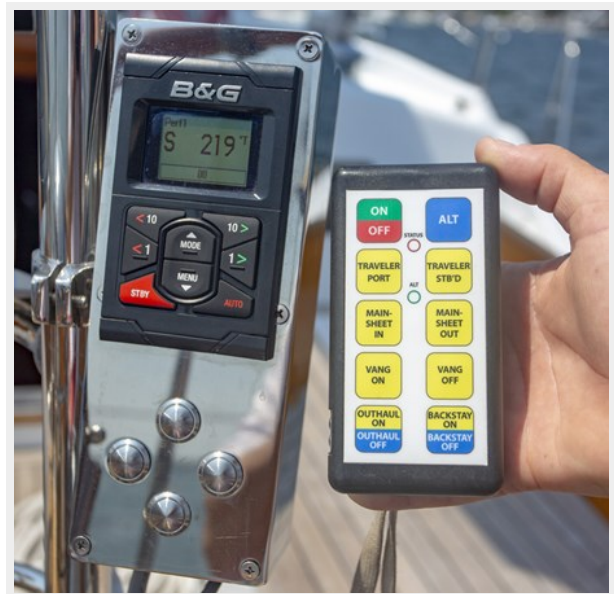

Leeward Bow Full Rig

Wide View

Leeward Aft

Rig Full Sail

Mainsail

Genoa

Traveler

Manual and Powered Hydraulic Controls

Mainsheet Winch with Remote

Remote Wires and Helm Controls for Mainsheet in/out and Traveler

Traveler Winch with Remote

Forepeak

Engine Forward

Engine Side

Engine Aft

At Rest