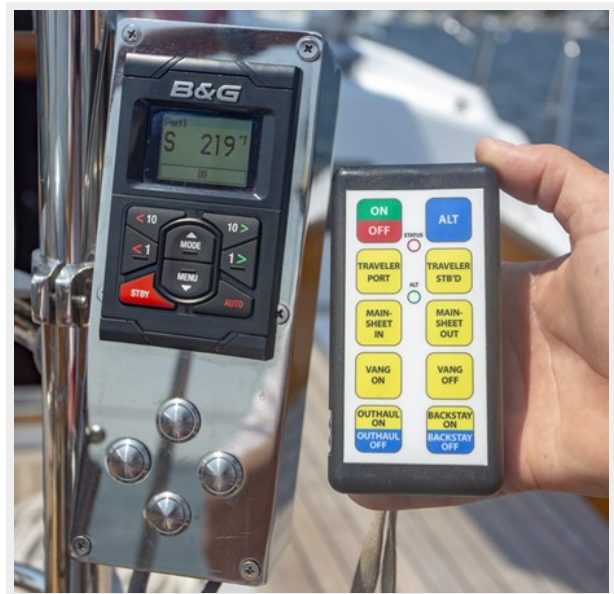

Leeward Bow Full Rig

Wide View

Leeward Aft

Rig Full Sail

Mainsail

Genoa

Traveler

Manual and Powered Hydraulic Controls

Mainsheet Winch with Remote

Remote Wireles and Helm Controls for Mainsheet in/out and Traveler

Traveler Winch with Remote

Forepeak

Engine Forward

Engine Side

Engine Aft

At Rest