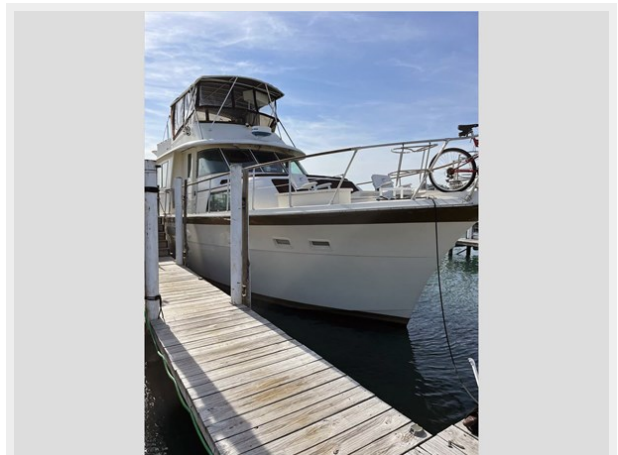

YS240148_06