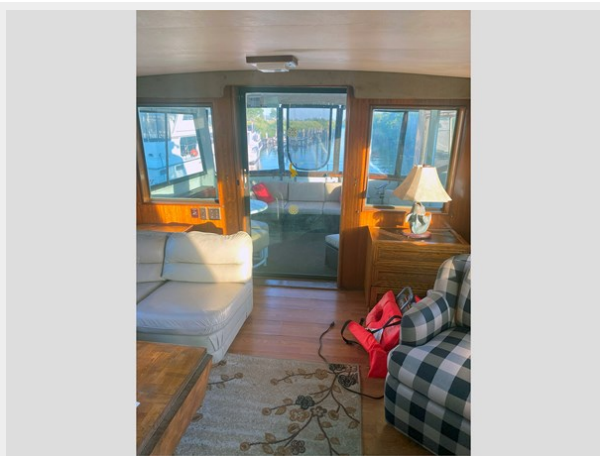

YS240148_17