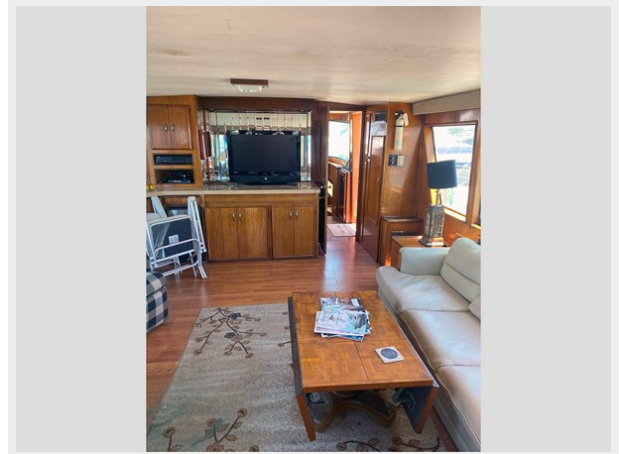

YS240148_14