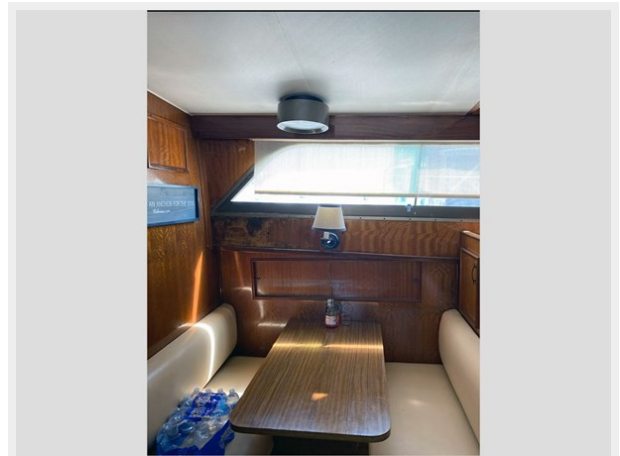

YS240148_18