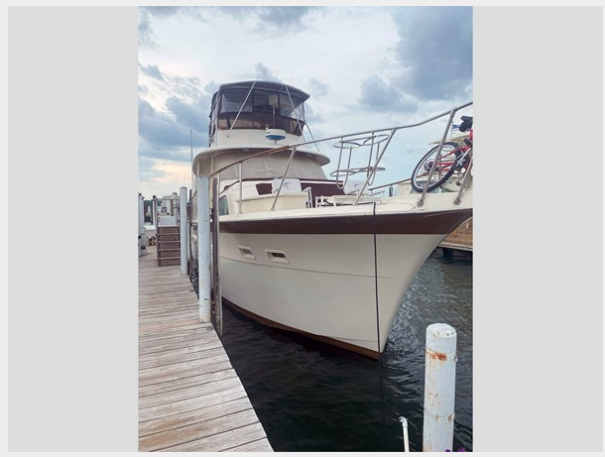

YS240148_07