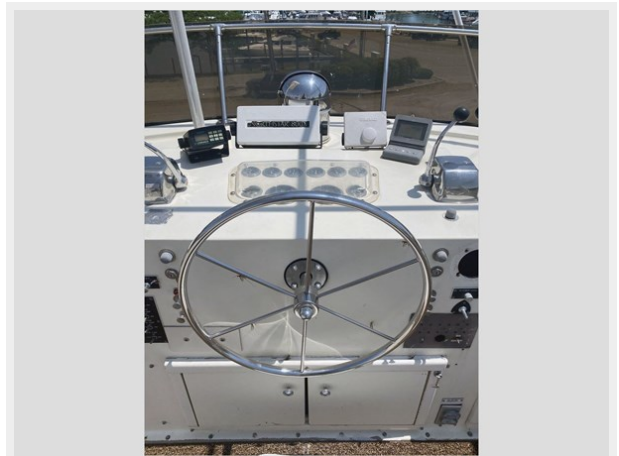

YS240148_12