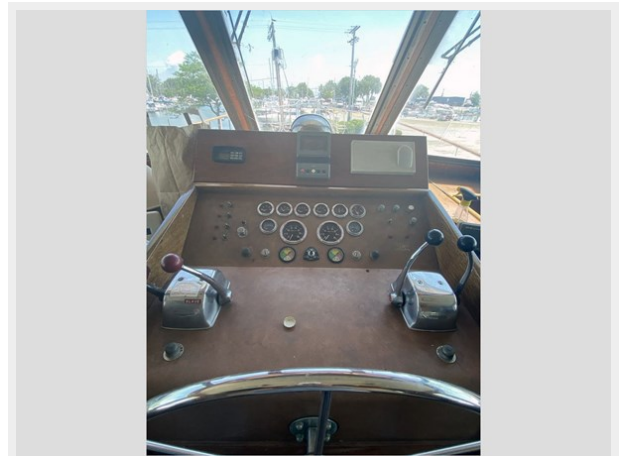

YS240148_24