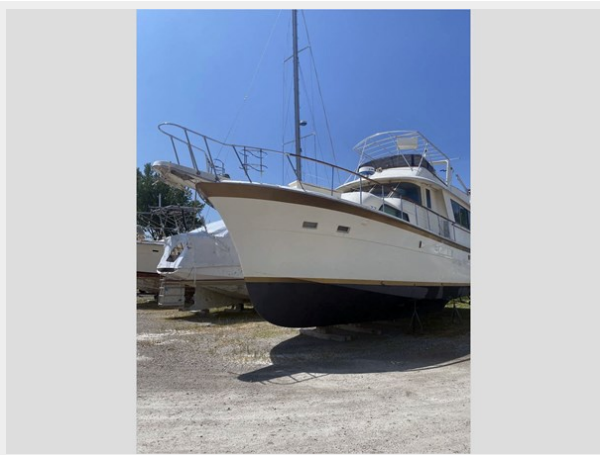

YS240148_03