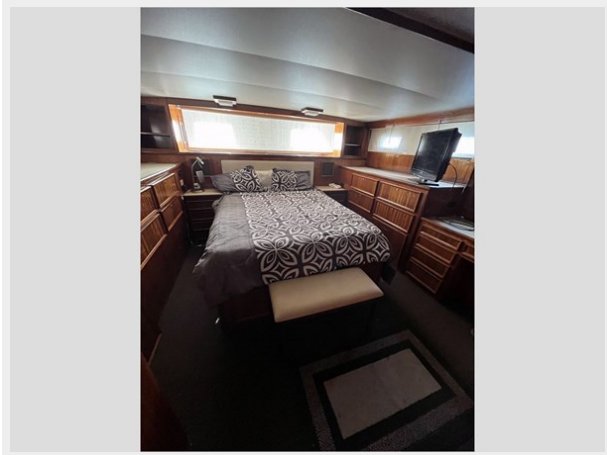

YS240148_33