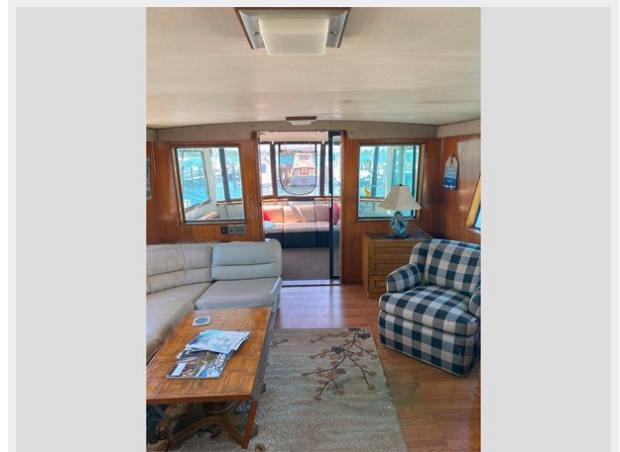

YS240148_16