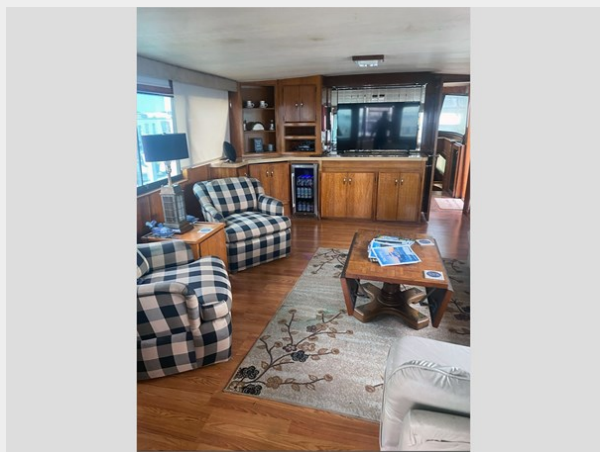

YS240148_15