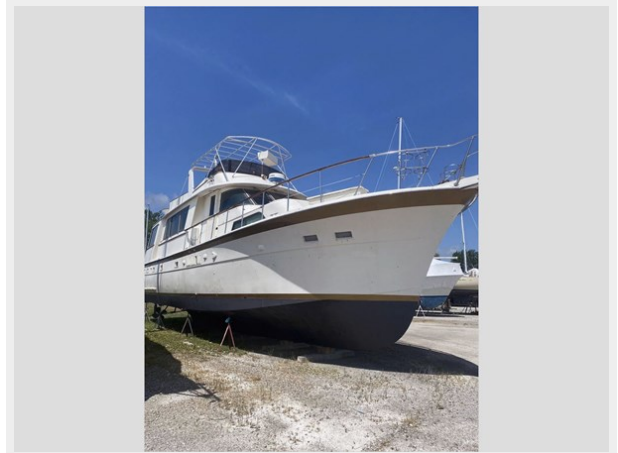

YS240148_02