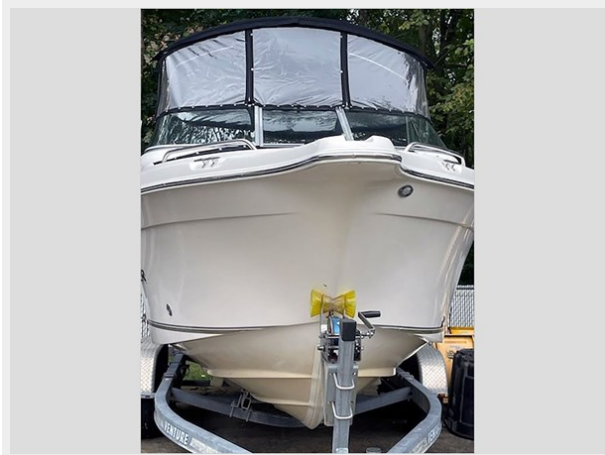

SPECIFICATIONS

Overview

“CURRENT PRICE” IS A GUIDE. ALL OFFERS RESPECTFULLY CONSIDERED. ACTUAL CONDITION
Check out this Seaswirl Striper 2101 DC-it's a fantastic dual-console bowrider that's just waiting to be your ticket to unforgettable adventures on the water! This boat is thoughtfully designed for both fishing and fun, featuring two perfectly angled aft rod holders for easy trolling. Plus, the optional removable quarter seat bases make it super convenient for fishing.

Basic Information

Category: cruiser

Model Year: 2006

Year Built: 2006

Country: United States

Dimensions

LOA: 21' 1" (6.43mm)

Accommodations

Total Cabins: 1

Hull and Deck Information

Hull Material: Fiberglass

Engine Information

Engines: 1

Manufacturer: Volvo

PHOTOS

YS240146_01