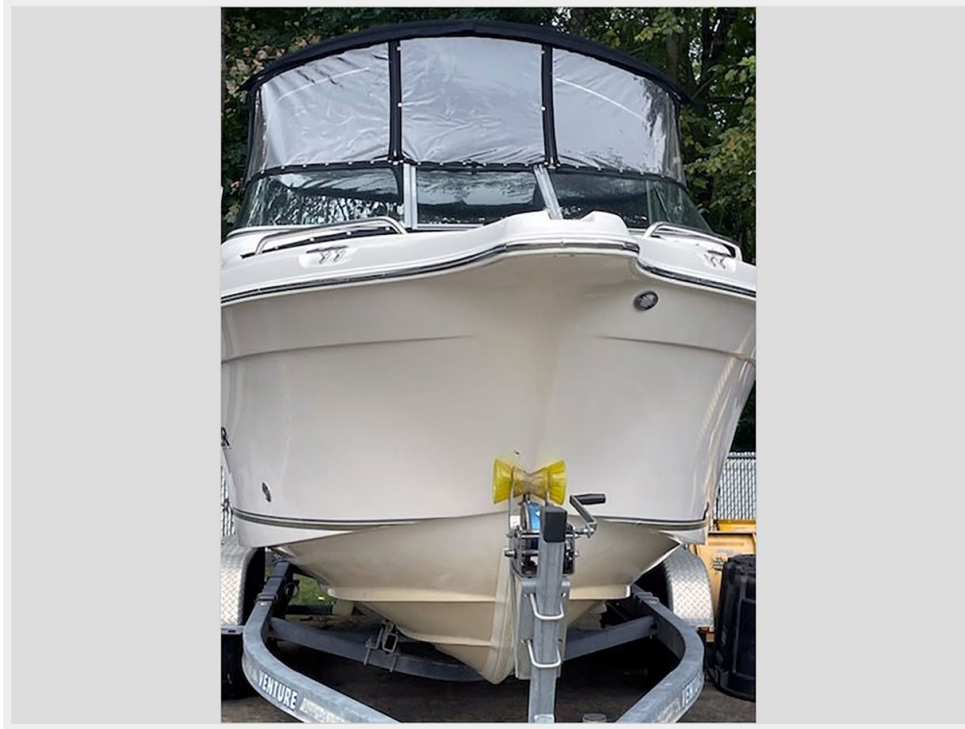

2006 SEASWIRL BOWRIDER — SEASWIRL

Builder: SEASWIRL

LOA: 21' 1" (6.43m)

Year Built: 2006

Model: cruiser

Price: \$23,000 USD

Location: United States

Our experienced yacht broker, Andrey Shestakov, will help you choose and buy a yacht that best suits your needs **2006 SEASWIRL BOWRIDER — SEASWIRL** from **our catalogue**. Presently, at **Shestakov Yacht Sales Inc.**, we have a wide variety of yachts available on **our sale's list**. We also work in close contact with all the big **yacht manufacturers** from all over the world.

SPECIFICATIONS

Overview

“CURRENT PRICE” IS A GUIDE. ALL OFFERS RESPECTFULLY CONSIDERED. ACTUAL CONDITION
Check out this Seaswirl Striper 2101 DC-it's a fantastic dual-console bowrider that's just waiting to be your ticket to unforgettable adventures on the water! This boat is thoughtfully designed for both fishing and fun, featuring two perfectly angled aft rod holders for easy trolling. Plus, the optional removable quarter seat bases make it super convenient for fishing.

Basic Information

Category: cruiser

Model Year: 2006

Year Built: 2006

Country: United States

Dimensions

LOA: 21' 1" (6.43mm)

Accommodations