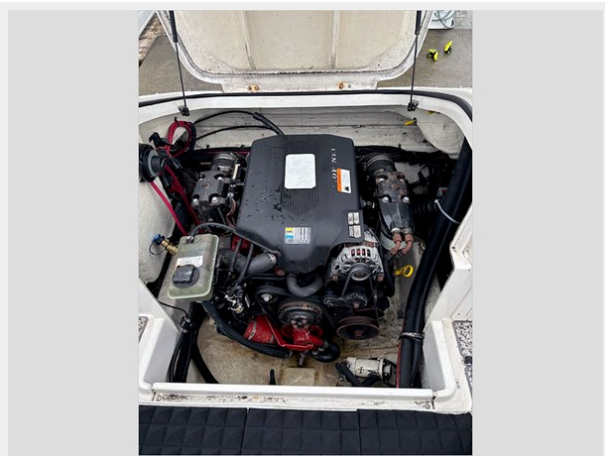

YS240146_11