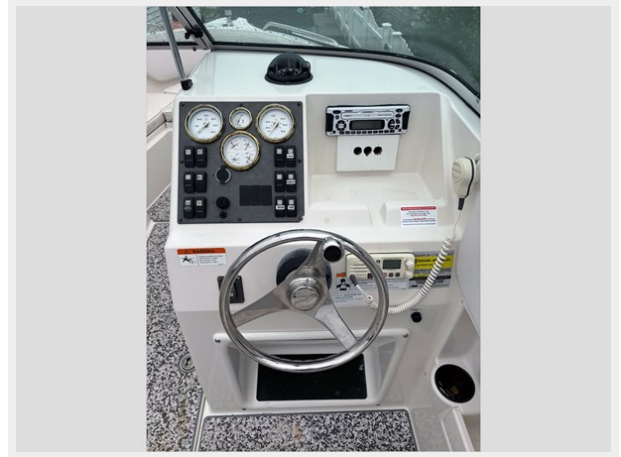

YS240146_08