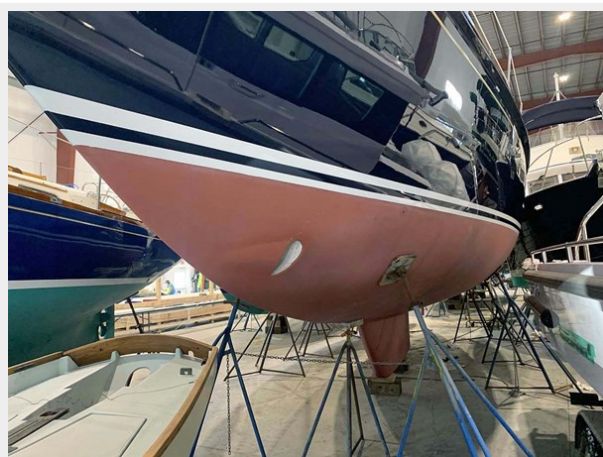

Fresh Paint