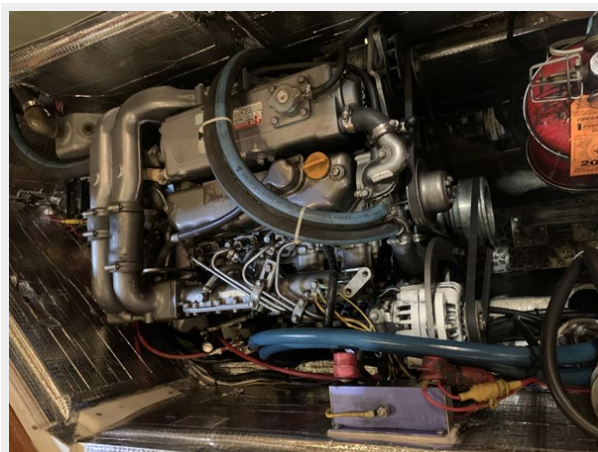

Fresh Paint

Underbody

Engine