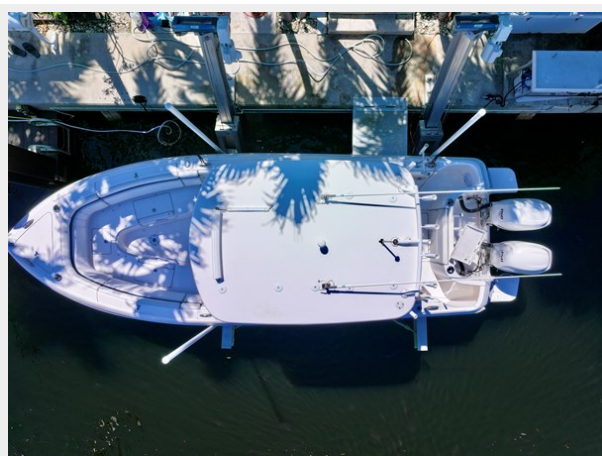

245 INTREPID 2015 OVERHEAD PROFILE