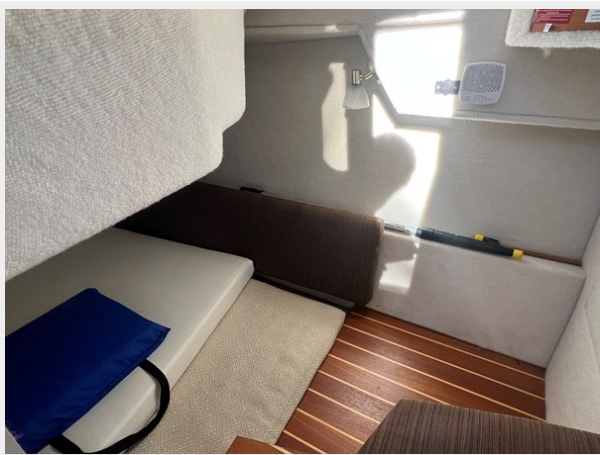

2016 C-28 Cabin top

2016 C-28 Radar Mast

2016 C-28 Radar Array

2016 C-28 Engine Compartment

2016 C-28 Interior

2016 C-28 Galley

2016 C-28 Interior Fwd

2016 C-28 Interior Aft Facing

2016 C-28 Galley and Companion Seat

2016 C-28 Dinette

2016 C-28 Helm

2016 C-28 Engine Hours

2016 C-28 Mid-berth

2016 C-28 Electrical Switching

2016 C-28 Galley Equipment

2016 C-28 Wine Cooler