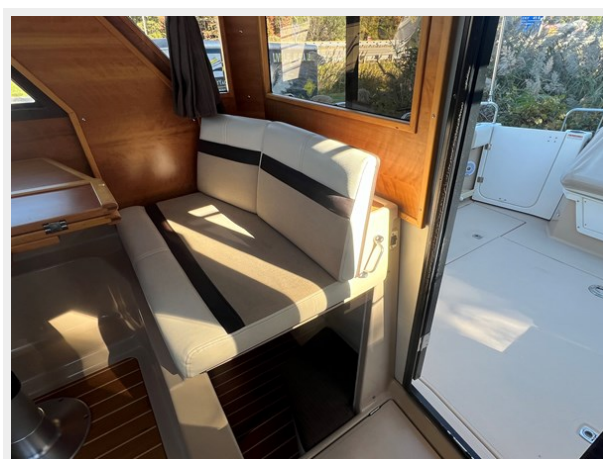

2016 C-28 Cabin top

2016 C-28 Radar Mast

2016 C-28 Radar Array

2016 C-28 Engine Compartment

2016 C-28 Interior

2016 C-28 Galley

2016 C-28 Interior Fwd

2016 C-28 Interior Aft Facing

2016 C-28 Galley and Companion Seat

2016 C-28 Dinette

2016 C-28 Helm

2016 C-28 Engine Hours

2016 C-28 Mid-berth

2016 C-28 Electrical Switching

2016 C-28 Galley Equipment

2016 C-28 Wine Cooler