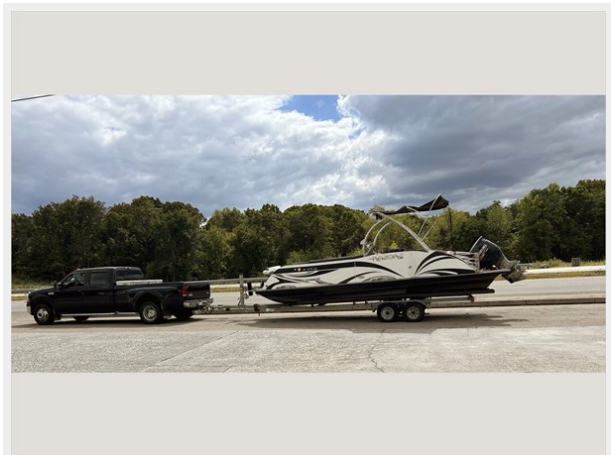

YS240134_06