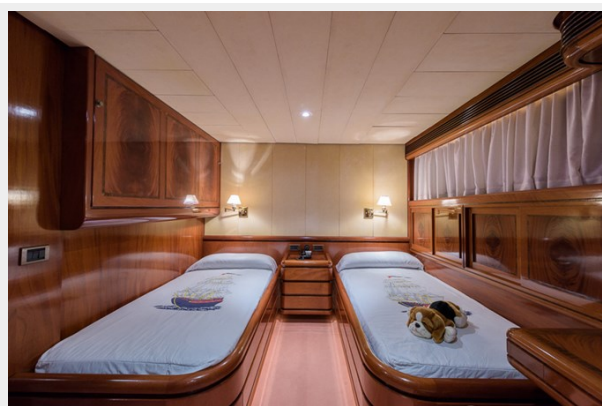

elbayacht00077