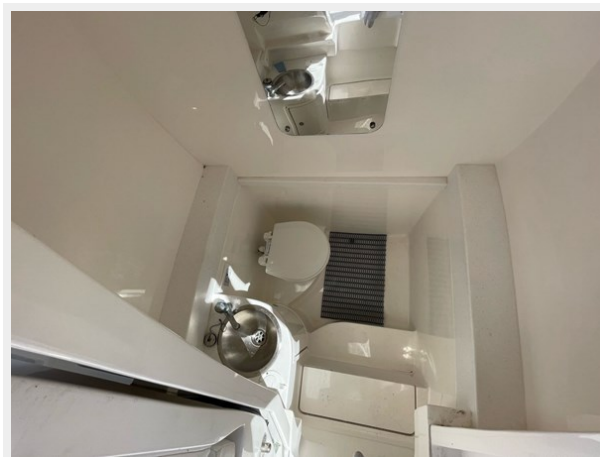

For Sale BMS - Superyacht tender