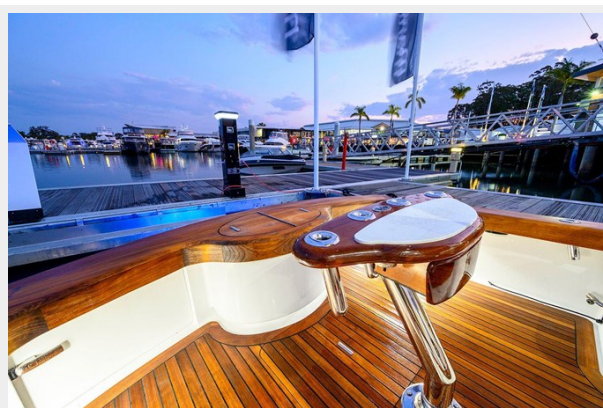

Winter Custom Yachts

Custom Carolina

US Game Boat

Carolina Classic

Winter 30 Express

Custom Game Boat

Winter Custom Yachts

Custom Carolina