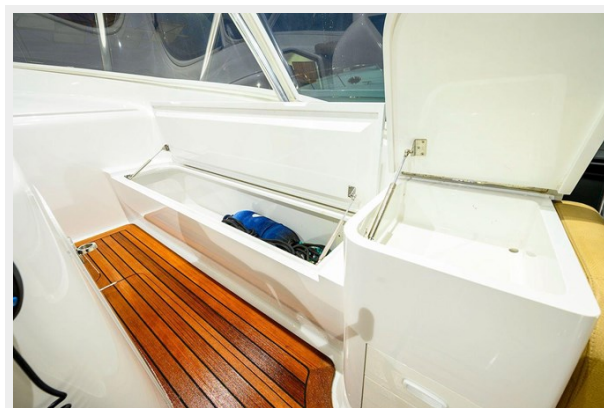

Custom Game Boat