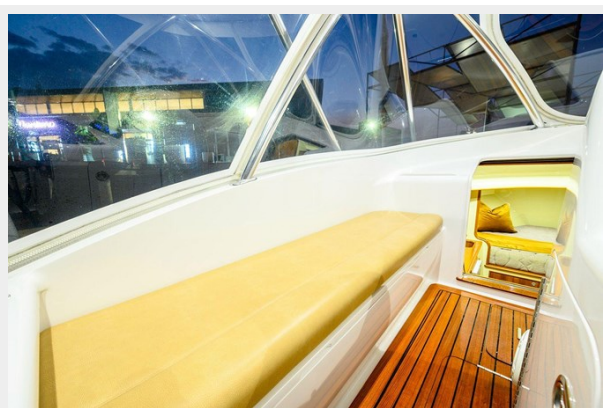

US Game Boat