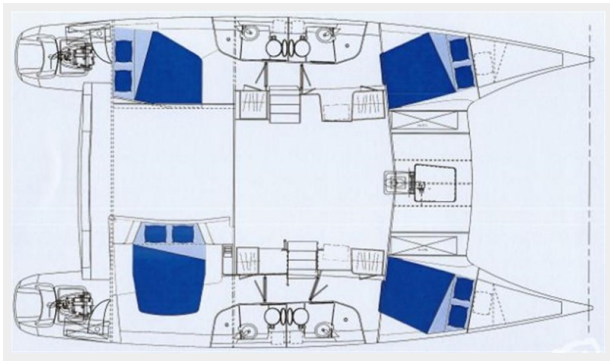

Hull Accommodations