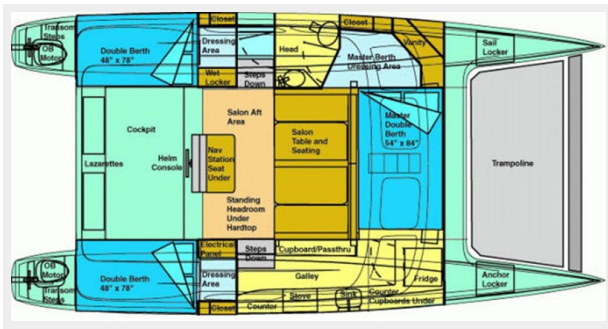

PHOTOS

TomCat 9.7 under sail

Side View

Under Sail

Deck

Front View

View from Mast Top

Clean Running Rigging

Mainsheet and Traveller

Bowsprit

Overhanging Coachroof

Twin Helm Seats

View from Steering Station

Protected Steering Station

Spacious Settee

Layout