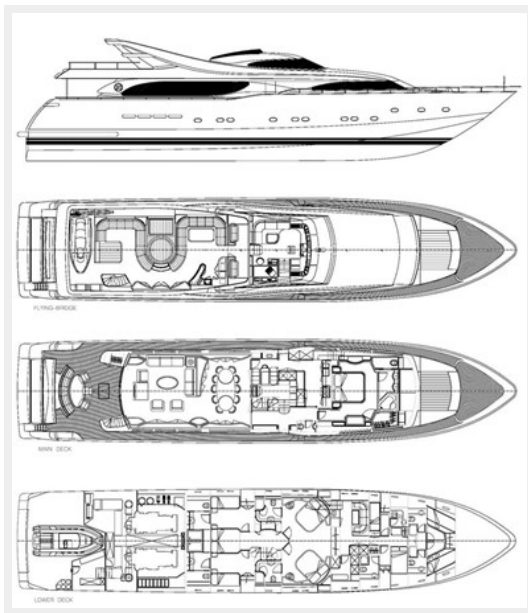

ХАРАКТЕРИСТИКИ

Обзор

body {font-family: helvetica, arial;font-size: 12pt;}

Sleek looks and a low profile suggest a sporty performance, and with 5,500 hp in the engine room, you won't be disappointed. But above all the 112 is a fast, long-range cruising yacht.the Ferretti 112 is built to combine luxurious and roomy accommodations, as demanded by owners who plan to spend a lot of time onboard, with the range to go places and the speed to get there fast.The owner's cabin is forward on the main deck, behind those big windows, and benefits from terrific views and lots of daylight. This is obviously where a cruising owner would want to be.Two Kay has four en suite double guest cabins on lower deck, which is two twins and two double cabins.The extended upper deck, which does so much to emphasize the 112's sleek looks, is a practical area, with a big sofa, several acres of sunbathing area around the hot tub. forward section can be shaded by a bimini top and two umbrellas, sturdy enough to be used when underway, which makes the upper helm station and the surrounding seating area practical for guests on long passages.These wide-open spaces are matched by similar surprising generosity in the engine room. The standard motors are 2,775-hp MTU V12s, which are pretty big lumps. Nevertheless they luxuriate in a massive engine room.

Длина общая: 111' 7" (34mm)

Длина по ватерлинии: 95' 2" (29mm)

Ширина: 23.29

Макс. осадка: 6' 7" (2mm)

Скорость, вместимость и масса

Крейс. скорость: 23 Knots Kts. (26 MPH) **Дальность на крейсерской скорости:** 600

Дизайнер корпуса: CRN Engineering **Дизайнер интерьера:** Zuccon
International Project

Информация о двигателе

Двигатели: 2 **Производитель:** MTU

Тип двигателя: Inboard **Тип топлива:** Diesel

ФОТОГРАФИИ

VIP Head