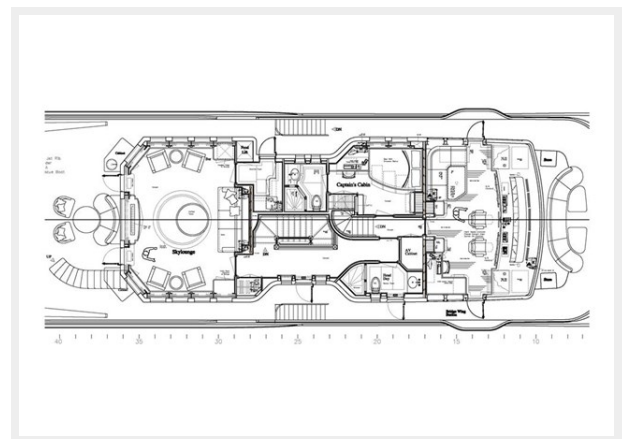

Master Cabin