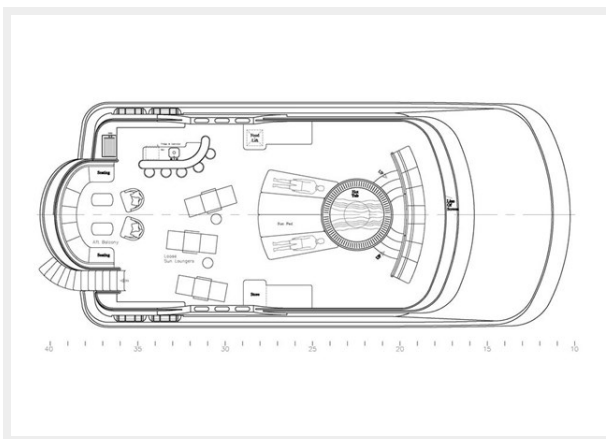

Master Cabin