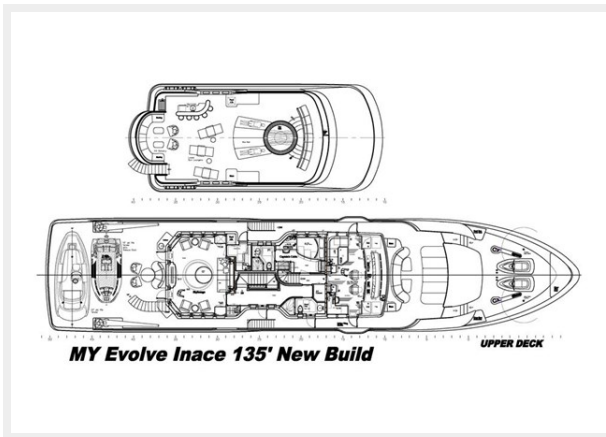

Master Cabin