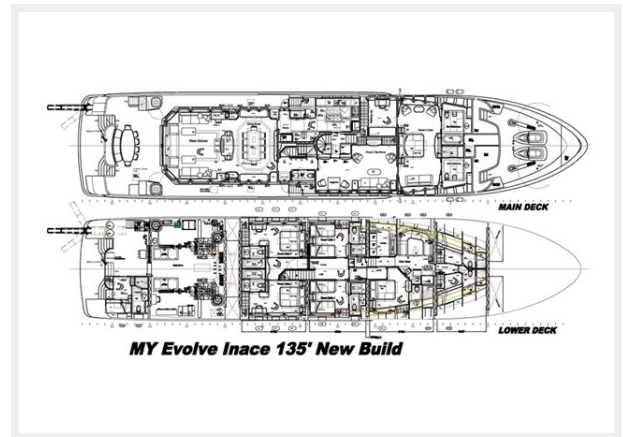

Master Cabin