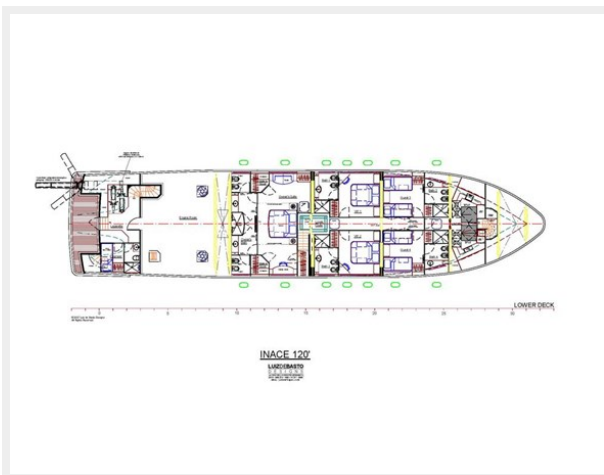

Sunset Stern View