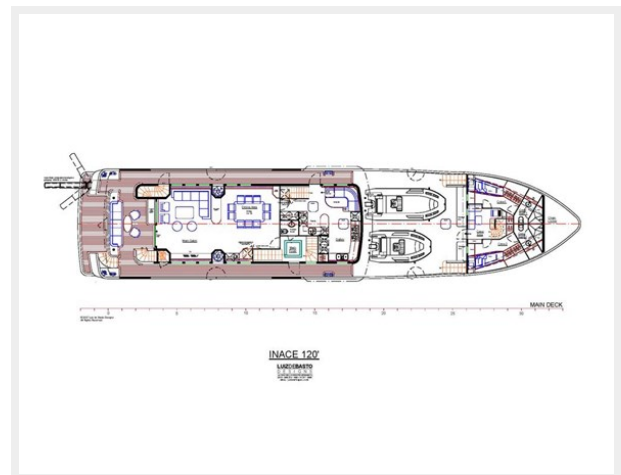

Sunset Stern View